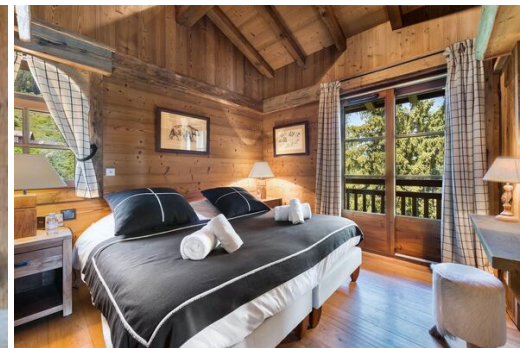

Chalet Courchevel 1550 Village

France, Courchevel, Courchevel 1550

chalet - REF: TGS-A1800

N° Bedrooms: 5

N° Bathrooms: 6

N° People: 12

N° parking's: 1

M² built: 200 m²

Terrace

N° Floors: 3

Wifi

Fireplace

Jacuzzi

Sauna

Dishwasher

TV

Washing machine

Ski Room

Distance to ski lift: 100m

Distance to centre: central

Activities in resort

Skiing/Snowboarding

Cycling

Cross country skiing

Golf

Hiking

Mountain-Biking

Riding

Chalet a Courchevel 1550, Chalet

200 sqm chalet - 10 guests

Distance from the center : 160 m

Distance from the slopes : Dou du Midi

Distance from the slopes: 160 m

Distance to ski school : 250 m

Closest ski lift : Tovets

Distance from ski lift : 160 m

This chalet offers you an incredible view over the valley and is located at only 2 min walk from snow front

Fire place, terrace, jacuzzi and sauna TV satelit, internet